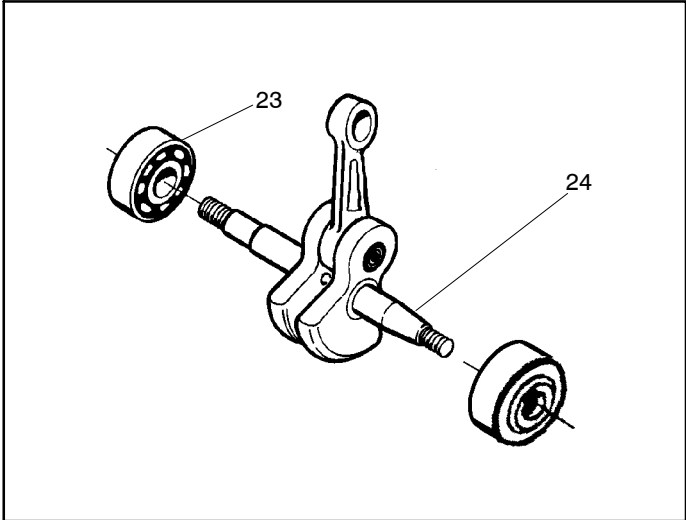

# 137/ 137e

**Spare parts**

**Ersatzteile**

**Pièces détachées**

**Reserve onderdelen**

**Repuestos**

**Reservdelar**

**⚠ WARNING**

All repairs, adjustments and maintenance not described in the Operator's Manual must be performed by qualified service personnel.

Ref.	Part No.	Description	Ref.	Part No.	Description
1	530029813	Assy-Turbo Air Cleaner	13	530015968	Stud - Carb.
2	530019203	Seal - Turbo Clean	14	530016008	Nut
3	530029814	Sleeve-Intake	15	530029811	Air-Filter - Top
4	530053435	Seal-Impulse	16	530015899	Screw
5	530015814	Screw	17	530071511	Kit-Muffler (Includes 20,21 & 22)
6	530037465	Adapter - Carb.	18	530016359	Nut-Brass
7	530019172	Gasket-Carburetor	19	530055600	Cover-Bolt
8	530071987	Carburetor-W-29	20	530016338	Bolt-Muffler
9	530035587	Grommet-Final	21	530055128	Gasket-Muffler
10	530047767	Plate - Support	22	530055171	Backplate-Muffler
11	530015896	Screw	23	530056363	Assy. -Bearing and Seal
12	530036582	Air Filter - Bottom	24	530029794	Assy-Crankshaft & Rod

Ref.	Part No.	Description	Ref.	Part No.	Description
1	530014949	Assy-Clutch	17	530019228	Gasket
2	530015611	Washer-Clutch	18	530036043	Plate-Bar Stud
3	530047061	Assy-Clutch Drum w/Bearing	19	530015877	Bar Bolt
4	530015907	Washer-Thrust	20	530015878	Screw
5	530014776	Assy-Oil pickup and screen (incl. 6,7)	21	530029850	Chain Catcher
6	530056533	Filter-Oil	22	530015893	Screw
7	545037101	Assy-Pickup	23	530052428	Cover
8	530015896	Screw	24	530015922	Nut-Type "U" Speed
9	530014410	Assy-Oil Pump	25	530029830	Grommet
10	530029833	Worm Gear-Oil Pump	26	530029831	Lever-Choke
11	545033501	Tube-Oil Vent	27	530071991	Kit - Chassis Ass'y.
12	530055322	Clip-Retainer	28	530015922	Nut-Type "U" Speed
13	530055174	Shield-Heat	29	530016037	Screw
14	530015896	Screw (optional)	30	501765602	Assy.- Oil Tank Cap
15	530015917	Nut			
16	530047855	Plate-Bar			