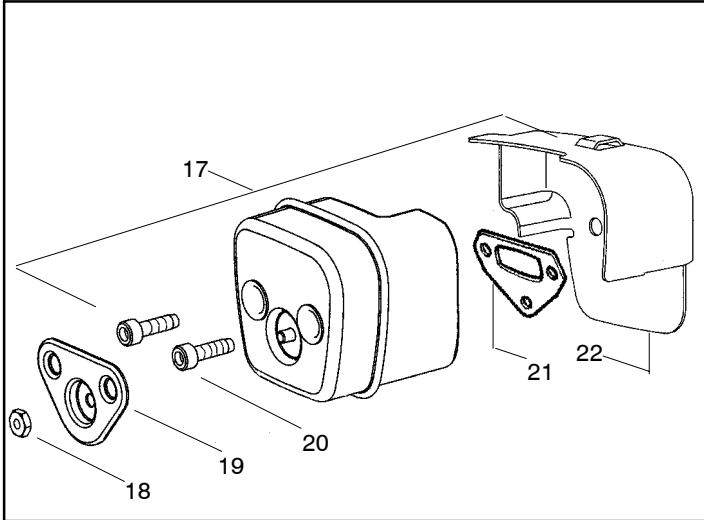

# 137/ 137e

**Spare parts**

**Ersatzteile**

**Pièces détachées**

**Reserve onderdelen**

**Repuestos**

**Reservdelar**

**⚠ WARNING**

All repairs, adjustments and maintenance not described in the Operator's Manual must be performed by qualified service personnel.

Ref.	Part No.	Description	Ref.	Part No.	Description
1	530029813	Assy-Turbo Air Cleaner	13	530015968	Stud - Carb.
2	530019203	Seal - Turbo Clean	14	530016008	Nut
3	530029814	Sleeve-Intake	15	530029811	Air-Filter - Top
4	530053435	Seal-Impulse	16	530015899	Screw
5	530015814	Screw	17	530071511	Kit-Muffler (Includes 20,21 & 22)
6	530037465	Adapter - Carb.	18	530016359	Nut-Brass
7	530019172	Gasket-Carburetor	19	530055600	Cover-Bolt
8	530071987	Carburetor-W-29	20	530016338	Bolt-Muffler
9	530035587	Grommet-Final	21	530055128	Gasket-Muffler
10	530047767	Plate - Support	22	530055171	Backplate-Muffler
11	530015896	Screw	23	530056363	Assy. -Bearing and Seal
12	530036582	Air Filter - Bottom	24	530029794	Assy-Crankshaft & Rod

Ref.	Part No.	Description	Ref.	Part No.	Description
1	530014949	Assy-Clutch	17	530019228	Gasket
2	530015611	Washer-Clutch	18	530036043	Plate-Bar Stud
3	530047061	Assy-Clutch Drum w/Bearing	19	530015877	Bar Bolt
4	530015907	Washer-Thrust	20	530015878	Screw
5	530014776	Assy-Oil pickup and screen (incl. 6,7)	21	530029850	Chain Catcher
6	530056533	Filter-Oil	22	530015893	Screw
7	545037101	Assy-Pickup	23	530052428	Cover
8	530015896	Screw	24	530015922	Nut-Type "U" Speed
9	530014410	Assy-Oil Pump	25	530029830	Grommet
10	530029833	Worm Gear-Oil Pump	26	530029831	Lever-Choke
11	545033501	Tube-Oil Vent	27	530071991	Kit - Chassis Ass'y.
12	530055322	Clip-Retainer	28	530015922	Nut-Type "U" Speed
13	530055174	Shield-Heat	29	530016037	Screw
14	530015896	Screw (optional)	30	501765602	Assy.- Oil Tank Cap
15	530015917	Nut			
16	530047855	Plate-Bar			