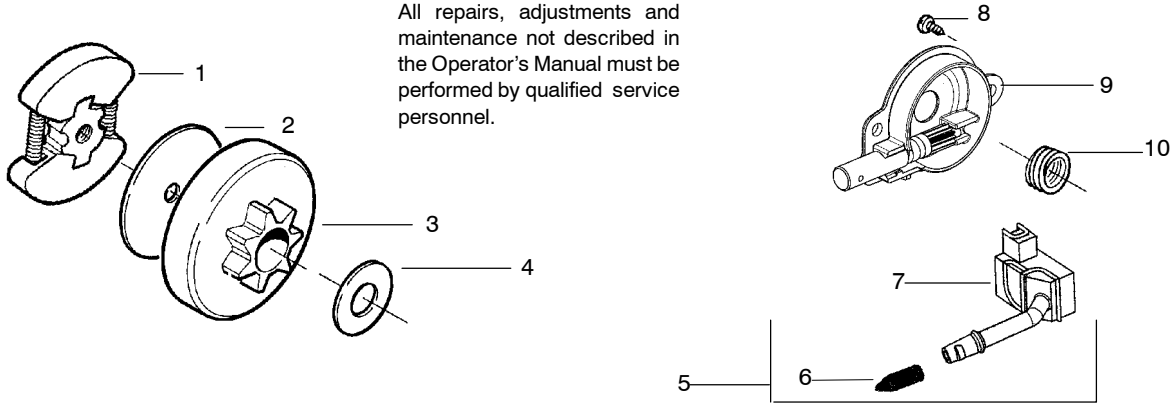

All repairs, adjustments and maintenance not described in the Operator's Manual must be performed by qualified service personnel.

Ref.	Part No.	Description	Ref.	Part No.	Description
1	530029813	Assy-Turbo Air Cleaner	13	530015968	Stud - Carb.
2	530019203	Seal - Turbo Clean	14	530016008	Nut
3	530029814	Sleeve-Intake	15	530029811	Air-Filter - Top
4	530053435	Seal-Impulse	16	530015899	Screw
5	530015814	Screw	17	530071511	Kit-Muffler (Includes 20,21 & 22)
6	530037465	Adapter - Carb.	18	530016359	Nut-Brass
7	530019172	Gasket-Carburetor	19	530055600	Cover-Bolt
8	530071987	Carburetor-W-29	20	530016338	Bolt-Muffler
9	530035587	Grommet-Final	21	530055128	Gasket-Muffler
10	530047767	Plate - Support	22	530055171	Backplate-Muffler
11	530015896	Screw	23	530056363	Assy. -Bearing and Seal
12	530036582	Air Filter - Bottom	24	530029794	Assy-Crankshaft & Rod

✓ = NEW PART NUMBER FOR THIS IPL  
 ● = THESE PARTS ARE ILLUSTRATED FOR CLARITY. ORDER COMPLETE ASSEMBLY.

**⚠ WARNING**

All repairs, adjustments and maintenance not described in the Operator's Manual must be performed by qualified service personnel.

Ref.	Part No.	Description	Ref.	Part No.	Description
1	530014949	Assy-Clutch	17	530019228	Gasket
2	530015611	Washer-Clutch	18	530036043	Plate-Bar Stud
3	530047061	Assy-Clutch Drum w/Bearing	19	530015877	Bar Bolt
4	530015907	Washer-Thrust	20	530015878	Screw
5	530014776	Assy-Oil pickup and screen (incl. 6,7)	21	530029850	Chain Catcher
6	530056533	Filter-Oil	22	530015893	Screw
7	545037101	Assy-Pickup	23	530052428	Cover
8	530015896	Screw	24	530015922	Nut-Type "U" Speed
9	530014410	Assy-Oil Pump	25	530029830	Grommet
10	530029833	Worm Gear-Oil Pump	26	530029831	Lever-Choke
11	545033501	Tube-Oil Vent	27	530071991	Kit - Chassis Ass'y.
12	530055322	Clip-Retainer	28	530015922	Nut-Type "U" Speed
13	530055174	Shield-Heat	29	530016037	Screw
14	530015896	Screw (optional)	30	501765602	Assy.- Oil Tank Cap
15	530015917	Nut			
16	530047855	Plate-Bar			