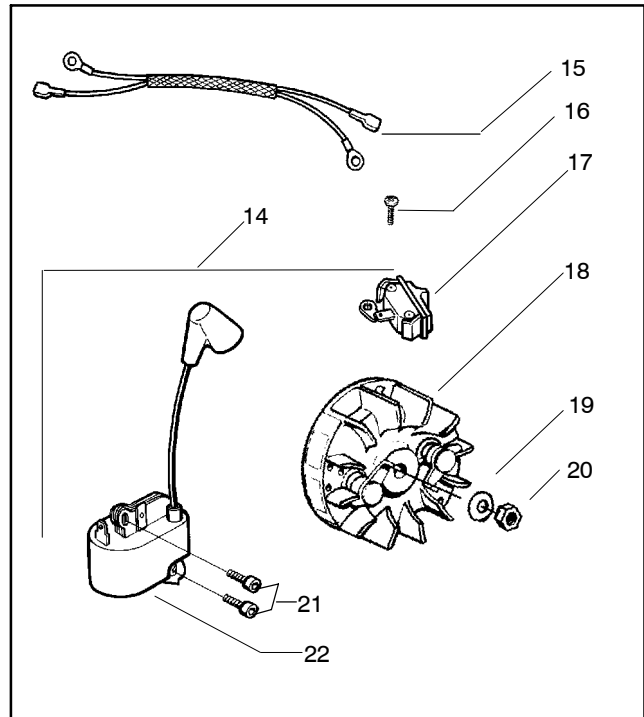

⚠ WARNING

All repairs, adjustments and maintenance not described in the Operator's Manual must be performed by qualified service personnel.

Ref.	Part No.	Description	Ref.	Part No.	Description	Ref.	Part No.	Description
1	530071968	Kit-Fan Hsg / Starter (Incl. 2, 3, 4, 5, 6, 7, 8, 9, 10, 11,)	13	530015892	Screw	26	530029861	Spring
2	530071966	Kit-Starter EPS (Incl. 5,6,7,8)	14	530071967	Kit-EPS ignition (Incl. 17, 18, 22)	27	530069587	Kit - Throttle Trigger
3	530150318	Handle-Starter	15	530403257	Assy-Leadwire	28	530069247	Kit - Fuel line
4	530069232	Kit-Rope	16	530015896	Screw	29	530014497	Assy.- Fuel Pickup
5	530021179	Screw-shoulder	17	503717901	Switch-Ignition	30	530015940	Screw
6	530059677	Hub	18	530059637	Assy. -Flywheel	31	530029870	Element - AV Isolator
7	530021180	Spring-EPS	19	530015127	Washer-Flywheel	32	530055613	Assy. -Tank/Handle Isolator
8	530016080	Screw	20	530016134	Nut	33	530015843	Screw
9	530042095	Spring-Starter	21	545003902	Screw	34	530059961	Handle-Front
10	530059959	Baffle-Air	22	530039239	Module - Ignition	35	530052439	Isolator-Front Handle
11	530059958	Assy-Fan Hsg. w/eyelet	23	530029869	Wire - Throttle	36	530029984	Isolator
12	530015893	Screw	24	530029863	Cap - Wire	37	530026119	Valve - Check
			25	530029860	Pin	38	530038264	Plug - Vent
						39	530071266	Kit-Assy. Fuel Cap

✓ = NEW PART NUMBER FOR THIS IPL   * = REFER TO THE SERVICE REFERENCE INDICATED FOR MORE INFORMATION. (LOCATED AT END OF IPL)
● = THESE PARTS ARE ILLUSTRATED FOR CLARITY. ORDER COMPLETE ASSEMBLY.