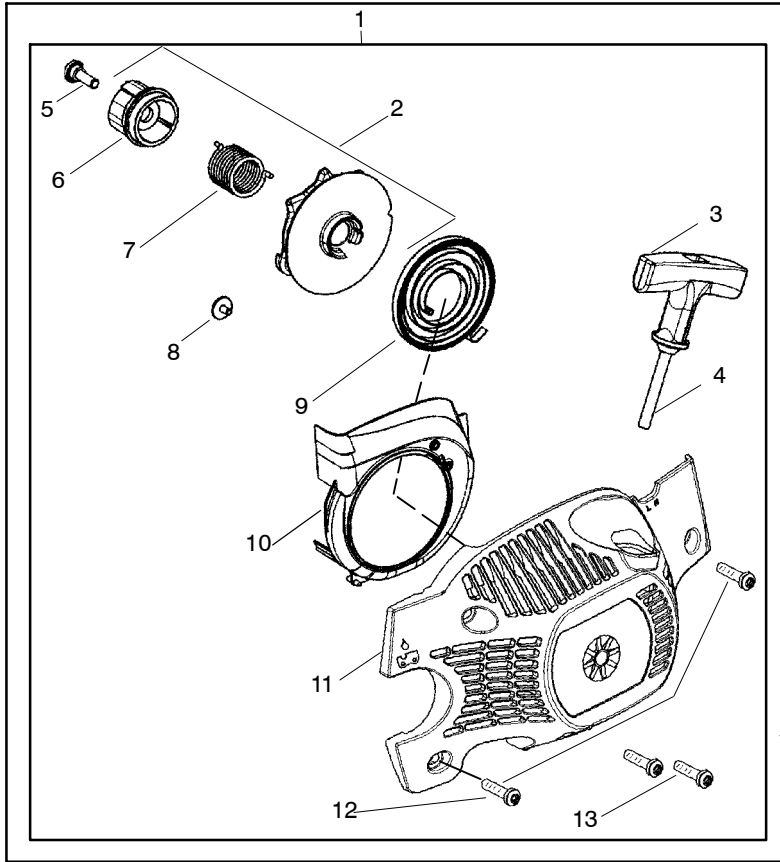

⚠ WARNING

All repairs, adjustments and maintenance not described in the Operator's Manual must be performed by qualified service personnel.

Ref.	Part No.	Description	Ref.	Part No.	Description	Ref.	Part No.	Description
1	530071968	Kit-Fan Hsg / Starter (Incl. 2, 3, 4, 5, 6, 7, 8, 9, 10, 11,)	13	530015892	Screw	26	530029861	Spring
2	530071966	Kit-Starter EPS (Incl. 5,6,7,8)	14	530071967	Kit-EPS ignition (Incl. 17, 18, 22)	27	530069587	Kit - Throttle Trigger
3	530150318	Handle-Starter	15	530403257	Assy-Leadwire	28	530069247	Kit - Fuel line
4	530069232	Kit-Rope	16	530015896	Screw	29	530014497	Assy.- Fuel Pickup
5	530021179	Screw-shoulder	17	503717901	Switch-Ignition	30	530015940	Screw
6	530059677	Hub	18	530059637	Assy. -Flywheel	31	530029870	Element - AV Isolator
7	530021180	Spring-EPS	19	530015127	Washer-Flywheel	32	530055613	Assy. -Tank/Handle Isolator
8	530016080	Screw	20	530016134	Nut	33	530015843	Screw
9	530042095	Spring-Starter	21	545003902	Screw	34	530059961	Handle-Front
10	530059959	Baffle-Air	22	530039239	Module - Ignition	35	530052439	Isolator-Front Handle
11	530059958	Assy-Fan Hsg. w/eyelet	23	530029869	Wire - Throttle	36	530029984	Isolator
12	530015893	Screw	24	530029863	Cap - Wire	37	530026119	Valve - Check
			25	530029860	Pin	38	530038264	Plug - Vent
						39	530071266	Kit-Assy. Fuel Cap

✓ = NEW PART NUMBER FOR THIS IPL   * = REFER TO THE SERVICE REFERENCE INDICATED FOR MORE INFORMATION. (LOCATED AT END OF IPL)
● = THESE PARTS ARE ILLUSTRATED FOR CLARITY. ORDER COMPLETE ASSEMBLY.