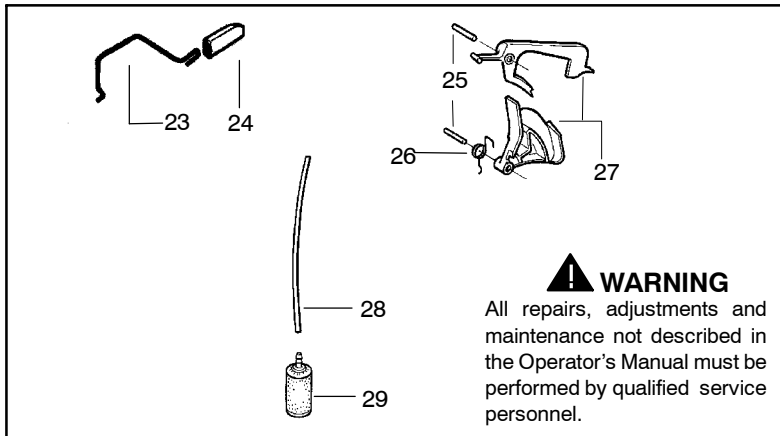

⚠ WARNING

All repairs, adjustments and maintenance not described in the Operator's Manual must be performed by qualified service personnel.

Ref.	Part No.	Description	Ref.	Part No.	Description	Ref.	Part No.	Description
1	530071968	Kit-Fan Hsg / Starter (Incl. 2, 3, 4, 5, 6, 7, 8, 9, 10, 11,)	13	530015892	Screw	26	530029861	Spring
2	530071966	Kit-Starter EPS (Incl. 5,6,7,8)	14	530071967	Kit-EPS ignition (Incl. 17, 18, 22)	27	530069587	Kit - Throttle Trigger
3	530150318	Handle-Starter	15	530403257	Assy-Leadwire	28	530069247	Kit - Fuel line
4	530069232	Kit-Rope	16	530015896	Screw	29	530014497	Assy.- Fuel Pickup
5	530021179	Screw-shoulder	17	503717901	Switch-Ignition	30	530015940	Screw
6	530059677	Hub	18	530059637	Assy. -Flywheel	31	530029870	Element - AV Isolator
7	530021180	Spring-EPS	19	530015127	Washer-Flywheel	32	530055613	Assy. -Tank/Handle Isolator
8	530016080	Screw	20	530016134	Nut	33	530015843	Screw
9	530042095	Spring-Starter	21	545003902	Screw	34	530059961	Handle-Front
10	530059959	Baffle-Air	22	530039239	Module - Ignition	35	530052439	Isolator-Front Handle
11	530059958	Assy-Fan Hsg. w/eyelet	23	530029869	Wire - Throttle	36	530029984	Isolator
12	530015893	Screw	24	530029863	Cap - Wire	37	530026119	Valve - Check
			25	530029860	Pin	38	530038264	Plug - Vent
						39	530071266	Kit-Assy. Fuel Cap

✓ = NEW PART NUMBER FOR THIS IPL   * = REFER TO THE SERVICE REFERENCE INDICATED FOR MORE INFORMATION. (LOCATED AT END OF IPL)
● = THESE PARTS ARE ILLUSTRATED FOR CLARITY. ORDER COMPLETE ASSEMBLY.