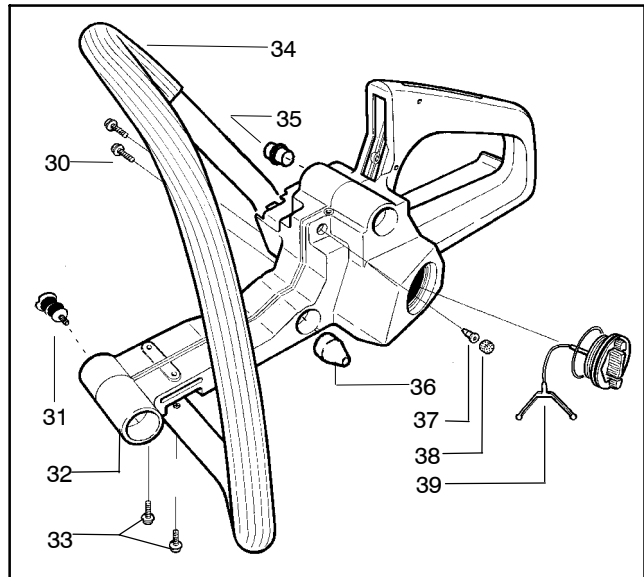

⚠ WARNING

All repairs, adjustments and maintenance not described in the Operator's Manual must be performed by qualified service personnel.

Ref.	Part No.	Description	Ref.	Part No.	Description	Ref.	Part No.	Description
1	530071968	Kit-Fan Hsg / Starter (Incl. 2, 3, 4, 5, 6, 7, 8, 9, 10, 11,)	13	530015892	Screw	26	530029861	Spring
2	530071966	Kit-Starter EPS (Incl. 5,6,7,8)	14	530071967	Kit-EPS ignition (Incl. 17, 18, 22)	27	530069587	Kit - Throttle Trigger
3	530150318	Handle-Starter	15	530403257	Assy-Leadwire	28	530069247	Kit - Fuel line
4	530069232	Kit-Rope	16	530015896	Screw	29	530014497	Assy.- Fuel Pickup
5	530021179	Screw-shoulder	17	503717901	Switch-Ignition	30	530015940	Screw
6	530059677	Hub	18	530059637	Assy. -Flywheel	31	530029870	Element - AV Isolator
7	530021180	Spring-EPS	19	530015127	Washer-Flywheel	32	530055613	Assy. -Tank/Handle Isolator
8	530016080	Screw	20	530016134	Nut	33	530015843	Screw
9	530042095	Spring-Starter	21	545003902	Screw	34	530059961	Handle-Front
10	530059959	Baffle-Air	22	530039239	Module - Ignition	35	530052439	Isolator-Front Handle
11	530059958	Assy-Fan Hsg. w/eyelet	23	530029869	Wire - Throttle	36	530029984	Isolator
12	530015893	Screw	24	530029863	Cap - Wire	37	530026119	Valve - Check
			25	530029860	Pin	38	530038264	Plug - Vent
						39	530071266	Kit-Assy. Fuel Cap

✓ = NEW PART NUMBER FOR THIS IPL   * = REFER TO THE SERVICE REFERENCE INDICATED FOR MORE INFORMATION. (LOCATED AT END OF IPL)
● = THESE PARTS ARE ILLUSTRATED FOR CLARITY. ORDER COMPLETE ASSEMBLY.