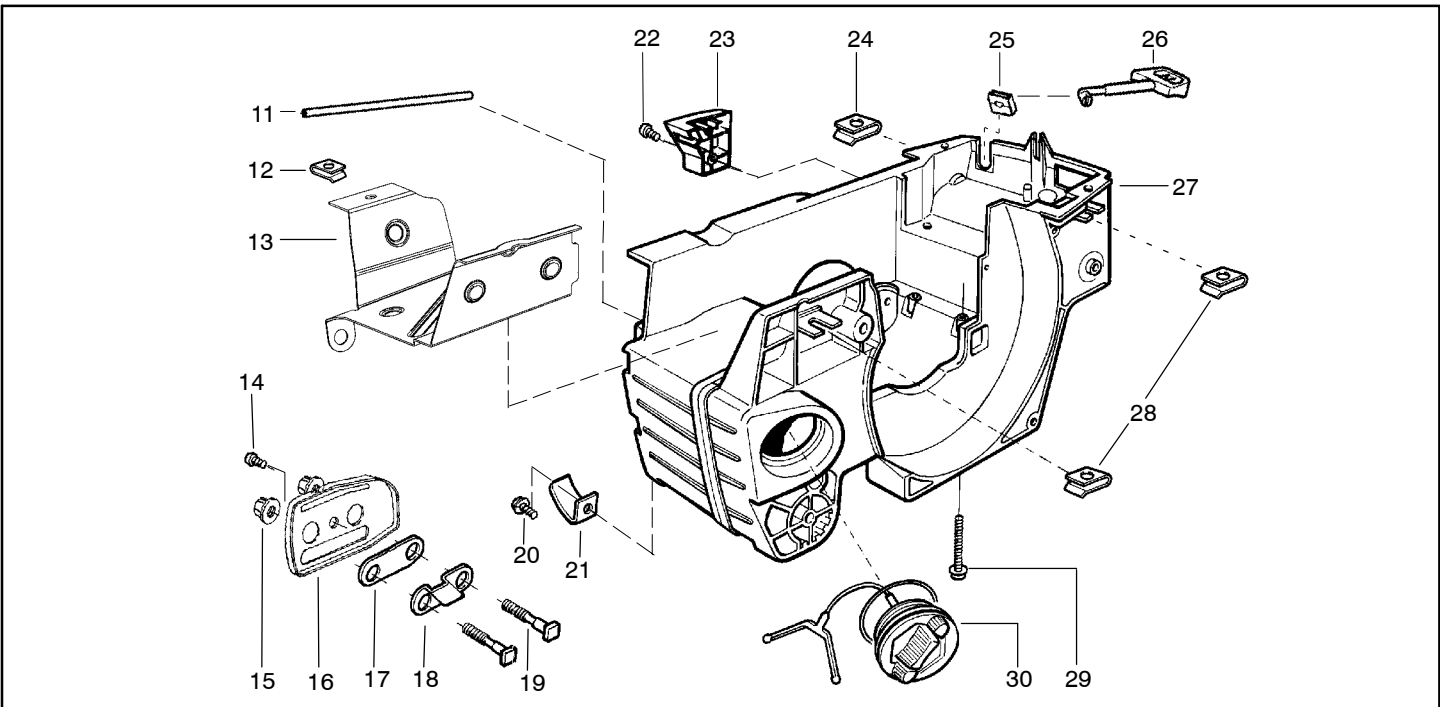

All repairs, adjustments and maintenance not described in the Operator's Manual must be performed by qualified service personnel.

Ref.	Part No.	Description	Ref.	Part No.	Description
1	530029813	Assy-Turbo Air Cleaner	13	530015968	Stud - Carb.
2	530019203	Seal - Turbo Clean	14	530016008	Nut
3	530029814	Sleeve-Intake	15	530029811	Air-Filter - Top
4	530053435	Seal-Impulse	16	530015899	Screw
5	530015814	Screw	17	530071511	Kit-Muffler (Includes 20,21 & 22)
6	530037465	Adapter - Carb.	18	530016359	Nut-Brass
7	530019172	Gasket-Carburetor	19	530055600	Cover-Bolt
8	530071987	Carburetor-W-29	20	530016338	Bolt-Muffler
9	530035587	Grommet-Final	21	530055128	Gasket-Muffler
10	530047767	Plate - Support	22	530055171	Backplate-Muffler
11	530015896	Screw	23	530056363	Assy. -Bearing and Seal
12	530036582	Air Filter - Bottom	24	530029794	Assy-Crankshaft & Rod

✓ = NEW PART NUMBER FOR THIS IPL  
 ● = THESE PARTS ARE ILLUSTRATED FOR CLARITY. ORDER COMPLETE ASSEMBLY.

**⚠ WARNING**

All repairs, adjustments and maintenance not described in the Operator's Manual must be performed by qualified service personnel.

Ref.	Part No.	Description	Ref.	Part No.	Description
1	530014949	Assy-Clutch	17	530019228	Gasket
2	530015611	Washer-Clutch	18	530036043	Plate-Bar Stud
3	530047061	Assy-Clutch Drum w/Bearing	19	530015877	Bar Bolt
4	530015907	Washer-Thrust	20	530015878	Screw
5	530014776	Assy-Oil pickup and screen (incl. 6,7)	21	530029850	Chain Catcher
6	530056533	Filter-Oil	22	530015893	Screw
7	545037101	Assy-Pickup	23	530052428	Cover
8	530015896	Screw	24	530015922	Nut-Type "U" Speed
9	530014410	Assy-Oil Pump	25	530029830	Grommet
10	530029833	Worm Gear-Oil Pump	26	530029831	Lever-Choke
11	545033501	Tube-Oil Vent	27	530071991	Kit - Chassis Ass'y.
12	530055322	Clip-Retainer	28	530015922	Nut-Type "U" Speed
13	530055174	Shield-Heat	29	530016037	Screw
14	530015896	Screw (optional)	30	501765602	Assy.- Oil Tank Cap
15	530015917	Nut			
16	530047855	Plate-Bar			